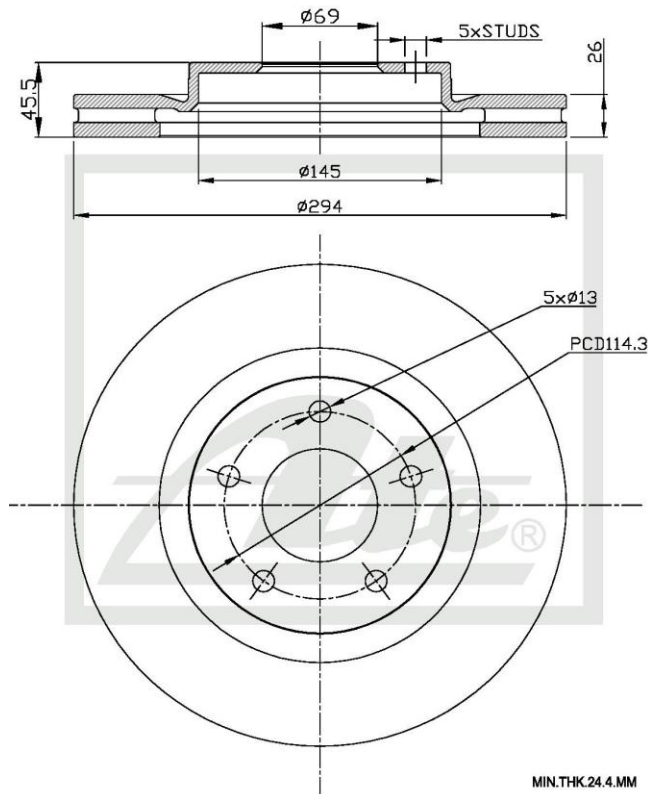

Drawing

Details of New Part

Brake Disc - FRONT

Brake Disc Sizes:

Diameter - 294mm

Height - 45.5mm

PCD - 5/114.3mm

Spigot - 69mm

Box Dimensions

Weight - 7500g

L - 335mm

H - 60mm

W - 310mm

Barcode

126.0170

Vehicle Applications